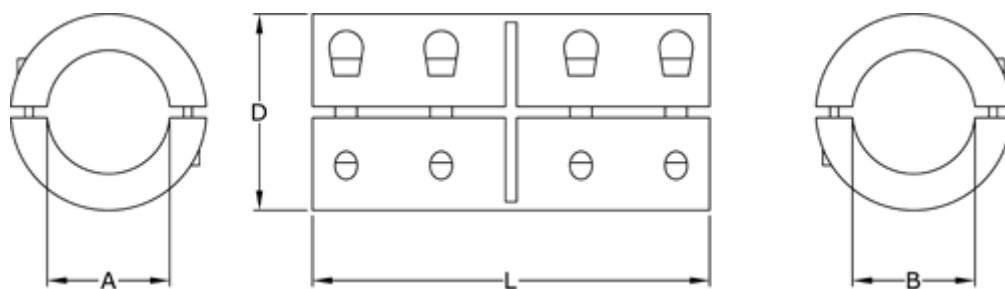

Data Sheet

Article number: 3323046601025

Description: Rigid coupling size 25 bore 25/25 mm
Two piece clamp, steel

Measures

A = 25

B = 25

D = 45

L = 75

Screw = M6x16